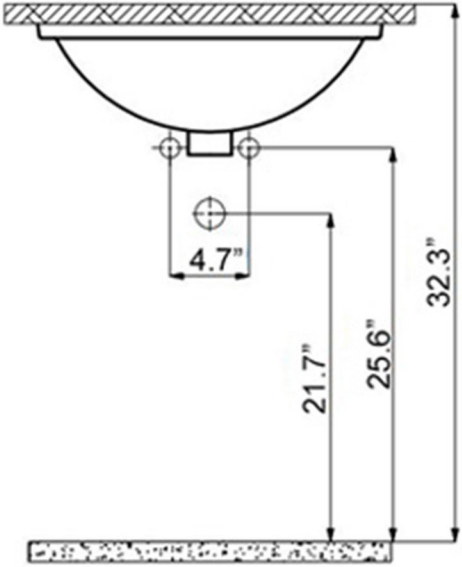

Collection Under	Model Under TP 214	Dimensions Metric <i>1 inch = 2.54 cm</i> <i>1 inch = 25.4 mm</i>	 1051 Lea Drive - Collegeville, PA 19426 Tel. 215 513 9400 - Fax 610 831 0215 www.ws bathcollections.com - info@ws bathcollectins.com
----------------------------	--------------------------------	--	---

Product Specs Sheets

Collection
Under

Model |
Under TP 214

Dimensions Metric
1 inch = 2.54 cm
1 inch = 25.4 mm

WS®
BATH
COLLECTIONS

1051 Lea Drive - Collegeville, PA 19426
Tel. 215 513 9400 - Fax 610 831 0215
www.ws bathcollections.com - info@ws bathcollectins.com

Dimensions Metric
1 inch = 2.54 cm
1 inch = 25.4 mm

WS®
BATH
COLLECTIONS
1051 Lea Drive - Collegeville, PA 19426

Tel. 215 513 9400 - Fax 610 831 0215
www.ws bathcollections.com - info@ws bathcollections.com