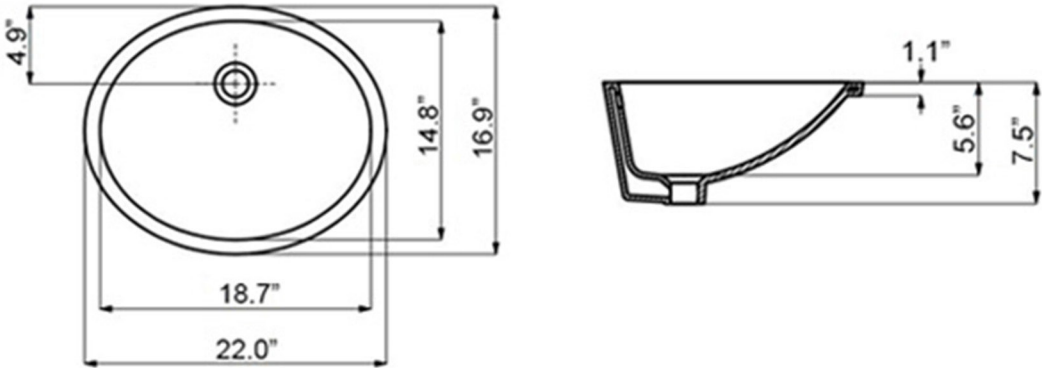

Collection Under	Model Under TP 214	Dimensions Metric <i>1 inch = 2.54 cm</i> <i>1 inch = 25.4 mm</i>	 1051 Lea Drive - Collegeville, PA 19426 Tel. 215 513 9400 - Fax 610 831 0215 www.ws bathcollections.com - info@ws bathcollectins.com
----------------------------	--------------------------------	--	---

Product Specs Sheets

Collection
Under

Model |
Under TP 214

Dimensions Metric
1 inch = 2.54 cm
1 inch = 25.4 mm

WS®
BATH
COLLECTIONS

1051 Lea Drive - Collegeville, PA 19426
Tel. 215 513 9400 - Fax 610 831 0215
www.ws bathcollections.com - info@ws bathcollectins.com

Dimensions Metric
1 inch = 2.54 cm
1 inch = 25.4 mm

WS®
BATH
COLLECTIONS
1051 Lea Drive - Collegeville, PA 19426

Tel. 215 513 9400 - Fax 610 831 0215
www.ws bathcollections.com - info@ws bathcollections.com